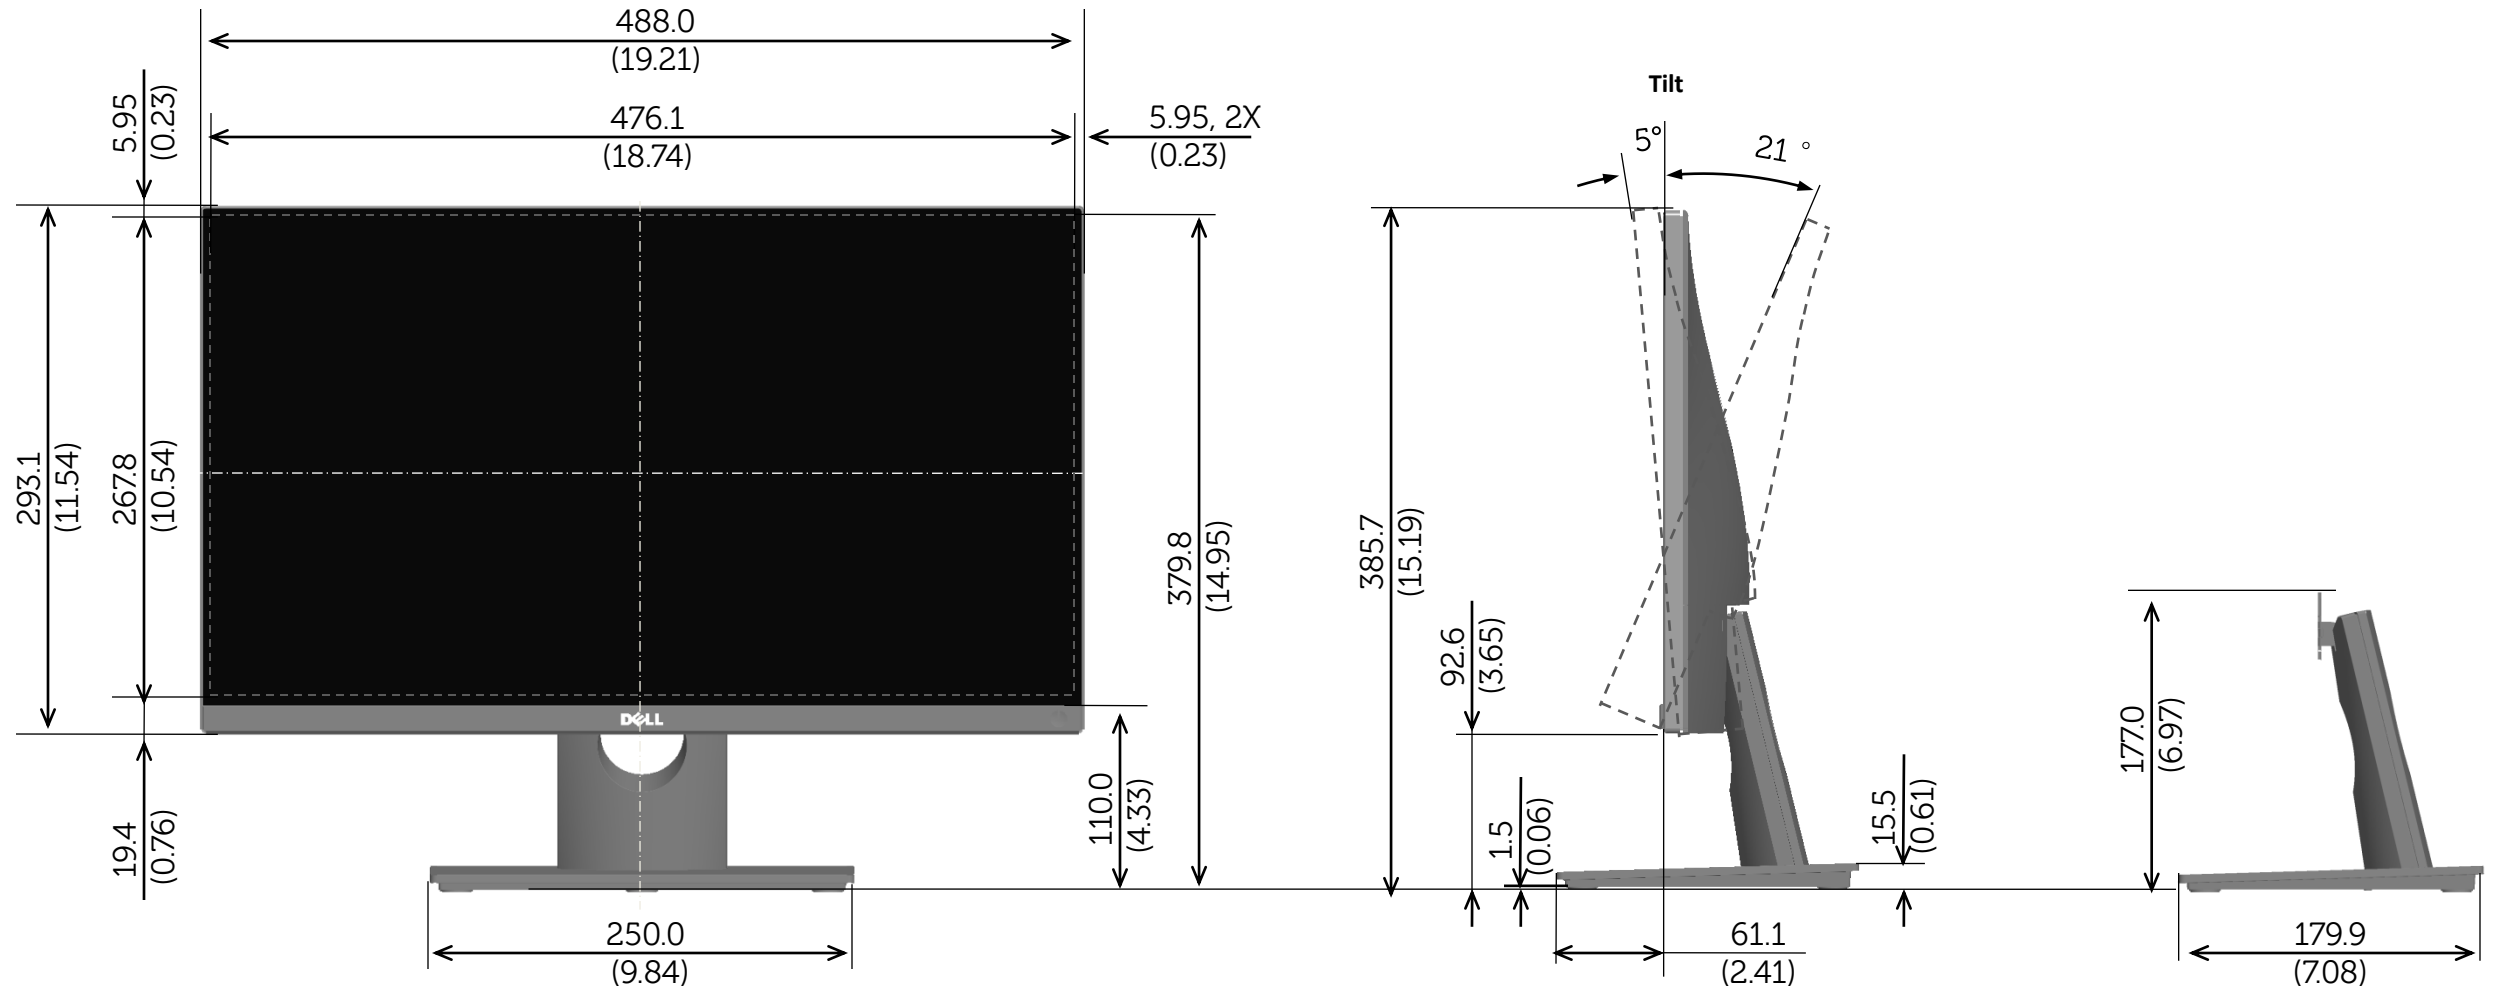

S2216H Outline Dimension

Nominal Dimensions
Unit: mm(inch)

Back view of Monitor without stand

S2316H Outline Dimension

Nominal
Dimensions
Unit: mm(inch)

Back view of Monitor without stand