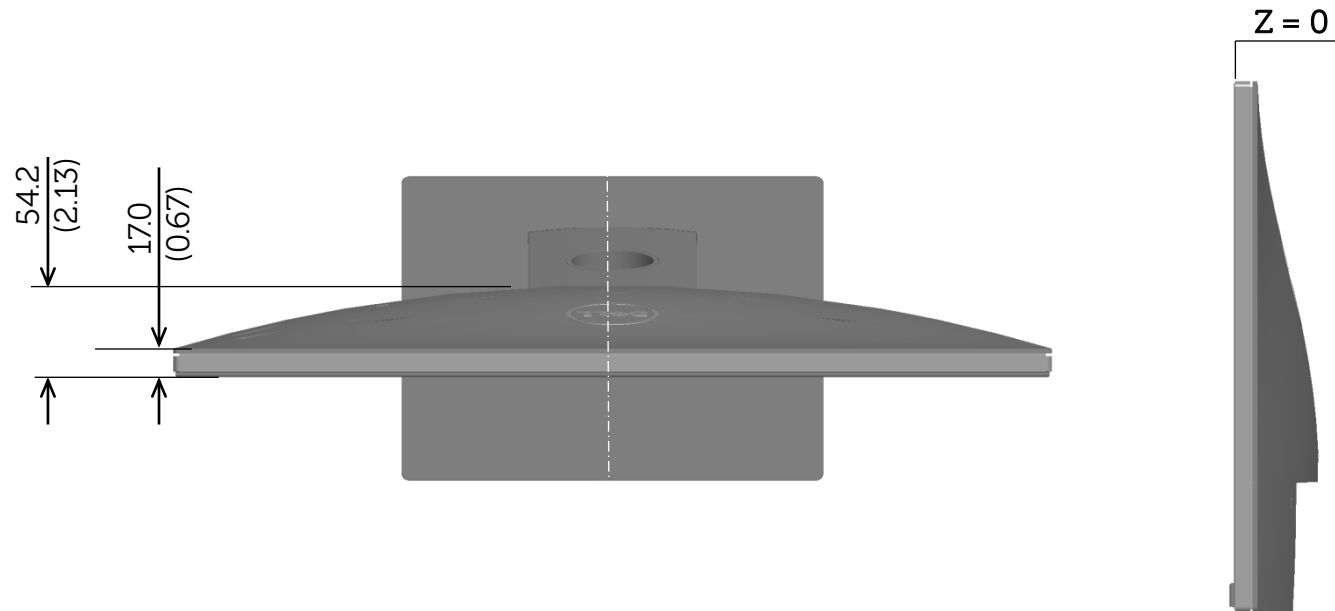

S2216H Outline Dimension

Nominal Dimensions
Unit: mm(inch)

Back view of Monitor without stand

S2316H Outline Dimension

Nominal
Dimensions
Unit: mm(inch)

Back view of Monitor without stand